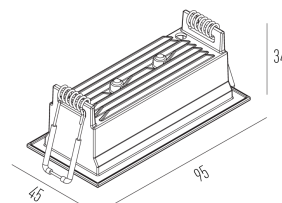

PICCO PRO EMBUTIDO

4492.FE.S

Iluminação Minimalista Integrada

4492.FE.S

8W

580lm

2700K

12°

LM-80 >39.000h (L70)

IRC >95

SDMC Fator de potência >0,9

Tensão 100~240Vac

Frequência 50/60hz

Classe III

Vida útil 30.000 horas

Grau de proteção IP40

Garantia 05 anos

Dados técnicos

Potência	8W
Fluxo luminoso Fonte	580lm
Fluxo luminoso da luminária	465lm
Eficiência luminosa	58lm/W
Temperatura de cor	2700K
Facho	12°
Fonte Luminosa	LM-80 >39.000h (L70)
IRC	>95
SDMC	<2 Steps
Fator de Potência	>0,90
Tensão Nominal	100~240Vac
Frequência	50/60Hz
Classe	III
Grau de Proteção	IP40
Peso	0.106
Garantia	5 anos
Vida Útil	30.000h

45mm x 95mm

C Halfplanes

180.0 0.0