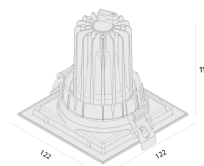

ORBITAL | LP

Embutido de teto

4315/1.FE.N

A nova linha Orbital da Interlight oferece o aprimoramento do conforto visual, através da fonte de luz recuada, além disso, o sistema de orientação duplo, dando flexibilidade de focalização no seu projeto.

4315/1.FE.N

20W

2415lm

4000K

15°

IRC >90

SDMC Fator de potência >0,9

UGR Tensão 90~240Vac

Frequência 50/60Hz

Classe III

Vida útil 35.000 horas

Grau de proteção IP40

Garantia 05 anos

Dados técnicos

Potência	20W
Fluxo luminoso Fonte	2415lm
Fluxo luminoso da luminária	1450lm
Eficiência luminosa	73lm/W
Temperatura de cor	4000K
Facho	15°
IRC	>90
SDMC	<3 Steps
Fator de Potência	>0,9
Tensão Nominal	90-240Vac
Frequência	50/60Hz
Classe	III
Grau de Proteção	IP40
Garantia	5 anos
Vida Útil	35.000h
Acabamento	Acabamento microtexturizado
Nicho	

122mm x 122mm

C Halfplanes

180.0 0.0