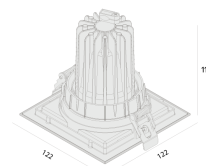

ORBITAL | LP

Embutido de teto

4315/1.AB.N

A nova linha Orbital da Interlight oferece o aprimoramento do conforto visual, através da fonte de luz recuada, além disso, o sistema de orientação duplo, dando flexibilidade de focalização no seu projeto.

4315/1.AB.N

20W

2415lm

4000K

36°

IRC >90

SDMC Fator de potência >0,9

UGR Tensão 90~240Vac

Frequência 50/60Hz

Classe III

Vida útil 35.000 horas

Grau de proteção IP40

Garantia 05 anos

Dados técnicos

Potência	20W
Fluxo luminoso Fonte	2415lm
Fluxo luminoso da luminária	1450lm
Eficiência luminosa	73lm/W
Temperatura de cor	4000K
Facho	36°
IRC	>90
SDMC	<3 Steps
Fator de Potência	>0,9
Tensão Nominal	90-240Vac
Frequência	50/60Hz
Classe	III
Grau de Proteção	IP40
Garantia	5 anos
Vida Útil	35.000h
Acabamento	Acabamento microtexturizado
Nicho	

122mm x 122mm

C Halfplanes

180.0 0.0